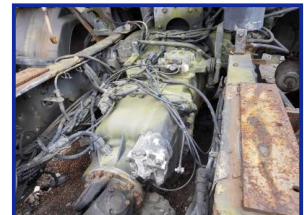

## £POA

1995 Volvo FL7 250 ,Intercooler , 6x4 Double Drive , Day Cab , Manual 8 Speed Gear Box ,  
Chassis Cab , Spring Suspension ,