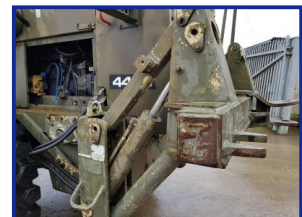

M&M

TRUCKS

NI/UK: 02830 889 212 / 213 INT: 0044 2830 889 212 / 213

Volvo BM 4400 loader

£9,750.00

2000 Volvo BM 4400 wheeled loader, Good tyres, Four speed shuttle, Piped for grab, 10500 hours, EX MOD, Weight 11500 kgs, Rear Hydraulic ripper, £9750 plus vat

Product Details

Category/Type	Machinery
Make	Volvo
Model	BM 4400 loader
Year	2000
Mileage	-

20 Dernaroy Road, Dromintee, Newry, County Armagh, BT35 8SP

Tel: 02830 889 212 Tel: 02830 889 213

www.mmtrucks.com mark@mmtrucks.com