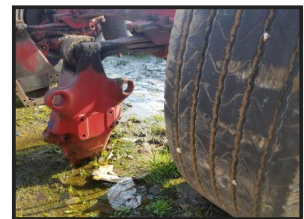

M&M

TRUCKS

NI/UK: 02830 889 212 / 213 INT: 0044 2830 889 212 / 213

Scania Lift Axle

£1,500.00

Scania lift axle , 10 stud , suit rear of middle of truck , ABS , lifting bag , Tyres 80% .

Product Details

Product Details	
<i>Category/Type</i>	<i>Miscellaneous</i>
<i>Make</i>	<i>Scania</i>
<i>Model</i>	<i>Lift Axle</i>
<i>Year</i>	<i>2004</i>
<i>Hours</i>	<i>-</i>