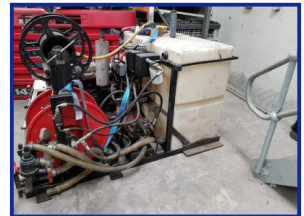

M&M

TRUCKS

NI/UK: 02830 889 212 / 213 INT: 0044 2830 889 212 / 213

Pressure Washer

£POA

Mobile Jetter - Pressure Washer Unit - Drain Cleaner ,Diesel Engine, Key Start , 1000 Litre Water Tank , 3600 PSI , Comes With Frame & Stand For The Back Of Van

Product Details

Category/Type	Machinery
Make	Pressure
Model	Washer
Year	-
Mileage	-

20 Dearnaroy Road, Dromintee, Newry, County Armagh, BT35 8SP

Tel: 02830 889 212 Tel: 02830 889 213

www.mmtrucks.com mark@mmtrucks.com