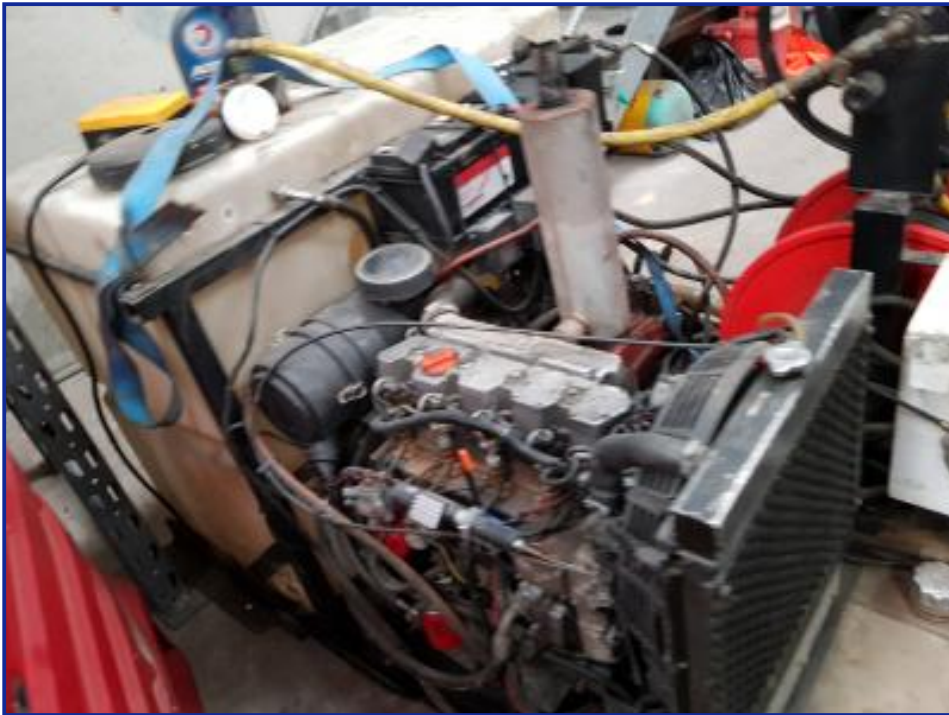

M&M

TRUCKS

NI/UK: 02830 889 212 / 213 INT: 0044 2830 889 212 / 213

Pressure Washer

£POA

Mobile Jetter - Pressure Washer Unit - Drain Cleaner ,Diesel Engine, Key Start , 1000 Litre Water Tank , 3600 PSI , Comes With Frame & Stand For The Back Of Van

Product Details

Category/Type	Machinery
Make	Pressure
Model	Washer
Year	-
Mileage	-

20 Dearnaroy Road, Dromintee, Newry, County Armagh, BT35 8SP

Tel: 02830 889 212 Tel: 02830 889 213

www.mmtrucks.com mark@mmtrucks.com