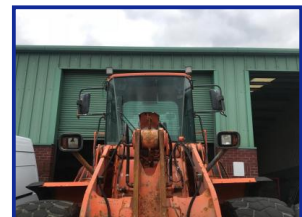

M&M

TRUCKS

NI/UK: 02830 889 212 / 213 INT: 0044 2830 889 212 / 213

Doosan DL300

£POA

2011 Doosan DL300 Loading Shovel , Automatic Greaser ,

Product Details

Category/Type	Machinery
Make	Doosan
Model	DL300
Year	2011
Mileage	-