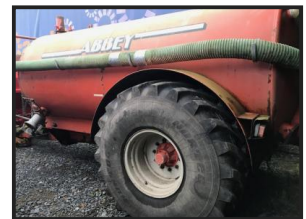

M&M TRUCKS

NI/UK: 02830 889 212 / 213 INT: 0044 2830 889 212 / 213

Abbey 2250 Slurry tanker

£POA

2006 Abbey 2250 gallon slurry tanker Doda pump . Lazy arm, Tidy Tanker

Product Details

Category/Type	Machinery
Make	Abbey
Model	2250 Slurry tanker
Year	2006
Hours	-