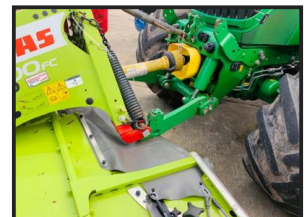

M&M TRUCKS

NI/UK: 02830 889 212 / 213 INT: 0044 2830 889 212 / 213

2022 Claas Front Mower 3200 Fc disco

£POA

2022 Claas 3200 FC disco mower, front mounted, Front linkage as new

Product Details

Category/Type	Machinery
Make	2022 Claas Front Mower
Model	3200 Fc disco
Year	2022
Hours	-