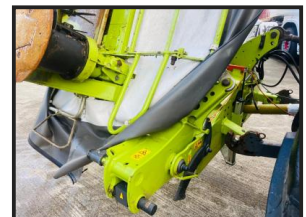

M&M

TRUCKS

NI/UK: 02830 889 212 / 213 INT: 0044 2830 889 212 / 213

2022 Claas 3200c Disco Mower

£POA

2022 Claas 3200c Disco Rear Mower , 3 point Linkage

Product Details

| | |
|----------------------|-------------------------|
| Category/Type | Machinery |
| Make | 2022 Claas 3200c |
| Model | Disco Mower |
| Year | 2022 |
| Hours | - |