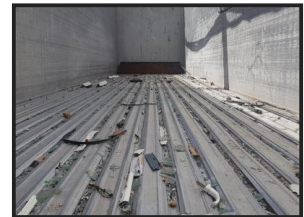

M&M

TRUCKS

NI/UK: 02830 889 212 / 213 INT: 0044 2830 889 212 / 213

2013 BMI Walking Floor AW140

£POA

2013 BMI Walking floor Trailer , 3 Axles , SAF Axles , Disc Brakes, Tyres 60-70%.

Product Details

Category/Type	Trailers
Make	2013 BMI
Model	Walking Floor AW140
Year	2013
Hours	-