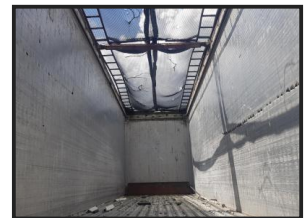

M&M

TRUCKS

NI/UK: 02830 889 212 / 213 INT: 0044 2830 889 212 / 213

2013 BMI Walking Floor AW140

£POA

2013 BMI Walking floor Trailer , 3 Axles , SAF Axles , Disc Brakes, Tyres 60-70%.

Product Details

Category/Type	Trailers
Make	2013 BMI
Model	Walking Floor AW140
Year	2013
Hours	-