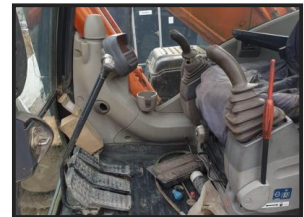

M&M

TRUCKS

NI/UK: 02830 889 212 / 213 INT: 0044 2830 889 212 / 213

2008 Hitachi Excavator ZX250 LC-3

£POA

2008 Hitachi Excavator ZX250 LC-3 Good under carriage, Piped for hammer, 11530 Hours.

Product Details