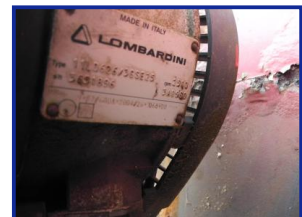

M&M

NI/UK: 02830 889 212 / 213 INT: 0044 2830 889 212 / 213

TRUCKS

Lombardini Air Cooler Engine

£POA

Lombardini 3 Cylinder air Cooled Engine complete with hydrolic pump .

Key Start .

Engine Type 11LD626/3GSE25

Product Details

Product Details	
Category/Type	Miscellaneous
Make	Lombardini
Model	Air Cooler Engine
Year	2014
Mileage	-

20 Darnaroy Road, Dromintee, Newry, County Armagh, BT35 8SP

Tel: 02830 889 212 Tel: 02830 889 213