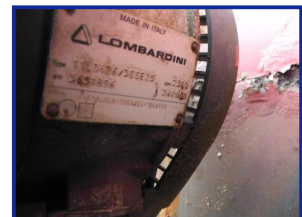

### £POA

Lombardini 3 Cylinder air Cooled Engine complete with hydrolic pump .

Key Start .

Engine Type 11LD626/3GSE25