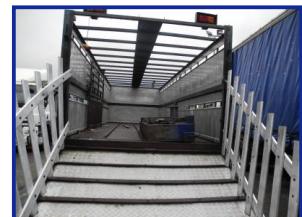

M&M

TRUCKS

NI/UK: 02830 889 212 / 213 INT: 0044 2830 889 212 / 213

Curley Livestock Body

£POA

2003 Curley Livestock Body , 28 Foot , Slurry Tank , Middle Gate , Body is set up for deck but there is no deck,