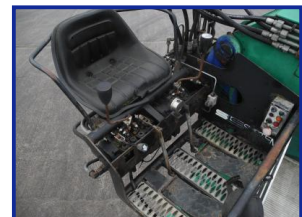

M&M

TRUCKS

NI/UK: 02830 889 212 / 213 INT: 0044 2830 889 212 / 213

Atlas AK100

£POA

1998 Atlas Crane , Single extension , Top Mounted Seat , Swivel- Rotator , Lift 2.5 Ton At 4.6 metres , Passenger Leg Socket Slight Damage Leg Missing .